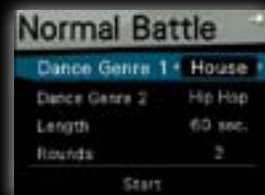

TYPE Z STZ-D10Z-R

- 6.0-liter-size pumps out a total of 40 W high-power output with dynamic 2.1-channel sound for deeper dance grooves to fill large rehearsal spaces.
- "Auto Battle Mode" music selection/editing simulates intense dance competitions.
- Convenient functions for practicing dance let you adjust tempo to suit your practice tempo and allow you to manually set your desired cue point.
- Operates on AC or battery power.
- Drip-proof body for heavy-duty street use.

STEEZ AUDIO

Auto Battle Mode*

TYPE T TYPE S TYPE Z

STEEZ AUDIO incorporates "Auto Battle Mode" — Pioneer's unique technology that makes it easy to battle at any time anywhere. Simply set match-up (playing) time or music genre, and the mode automatically selects and edits tunes for dance battle. Select "Circle**" for multi-dancer match-ups or "Normal" for one-on-one, two-on-two and team dance battles. STEEZ AUDIO covers what a DJ or timekeeper would normally do, and lets you smoothly switch music for battle by cutting in on and echoing tunes. It even prompts you with your choice of a voice or tone call signal 10 seconds before a change of dancers in a battle.

* Functions with music analyzed by MIXTRAX.

** TYPE S does not feature "Circle" function.

Normal Mode Setting Display

* Simulated images.

Various Functions for Dance Practice

TYPE T TYPE S TYPE Z

STEEZ AUDIO incorporates convenient functions for everyday dance practice, along with technology that Pioneer originally devised for professional DJ products.