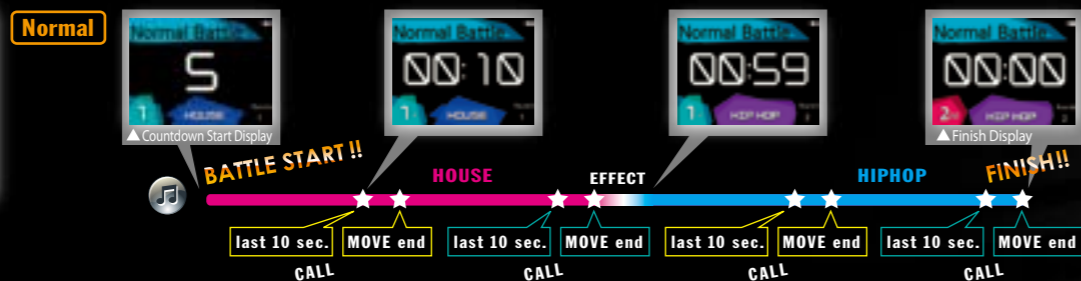

TYPE Z STZ-D10Z-R

- 6.0-liter-size pumps out a total of 40 W high-power output with dynamic 2.1-channel sound for deeper dance grooves to fill large rehearsal spaces.
- "Auto Battle Mode" music selection/editing simulates intense dance competitions.
- Convenient functions for practicing dance let you adjust tempo to suit your practice tempo and allow you to manually set your desired cue point.
- Operates on AC or battery power.
- Drip-proof body for heavy-duty street use.

STEEZ AUDIO

Auto Battle Mode*

TYPE T TYPE S TYPE Z

STEEZ AUDIO incorporates "Auto Battle Mode" — Pioneer's unique technology that makes it easy to battle at any time anywhere. Simply set match-up (playing) time or music genre, and the mode automatically selects and edits tunes for dance battle. Select "Circle**" for multi-dancer match-ups or "Normal" for one-on-one, two-on-two and team dance battles. STEEZ AUDIO covers what a DJ or timekeeper would normally do, and lets you smoothly switch music for battle by cutting in on and echoing tunes. It even prompts you with your choice of a voice or tone call signal 10 seconds before a change of dancers in a battle.

* Functions with music analyzed by MIXTRAX.

** TYPE S does not feature "Circle" function.

Normal Mode Setting Display

* Simulated images.

Various Functions for Dance Practice

TYPE T TYPE S TYPE Z

STEEZ AUDIO incorporates convenient functions for everyday dance practice, along with technology that Pioneer originally devised for professional DJ products.

TEMPO Control Setting Display

• TEMPO Control

"TEMPO Control" changes tune tempo as desired and is especially useful for starting dance practice slowly, then picking up the pace.

• 8-Beat Skip and Dance Cue